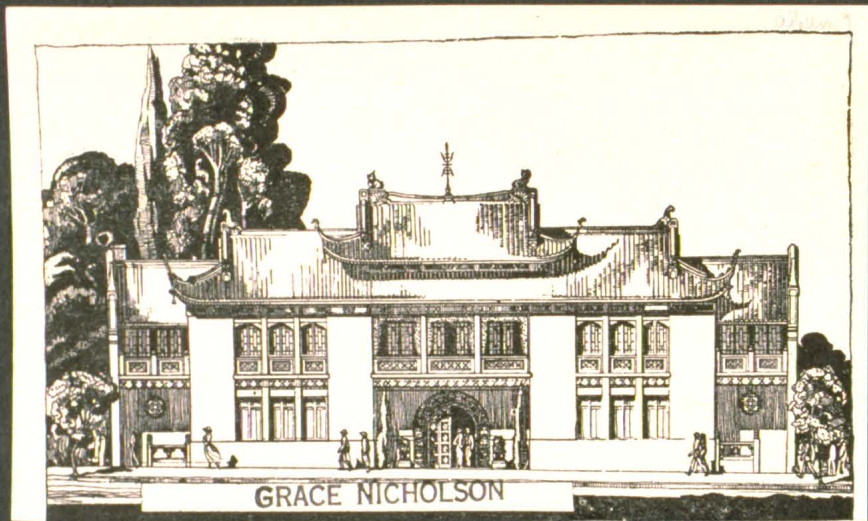

PHOTOGRAPHS

GRACE NICHOLSON

46 N. Los Robles

Side view - Sun Parlor

hall

living

Capitol Room
 corner

Woodward Room

41-43 S. Raymond,
Jan. 1 - 1903.

Colosse at 367 N. La Roble

Miss [unclear]

Hotel Maryland

Mayor Veddar

2

2

Froop
Tournament Jan. 1-1904