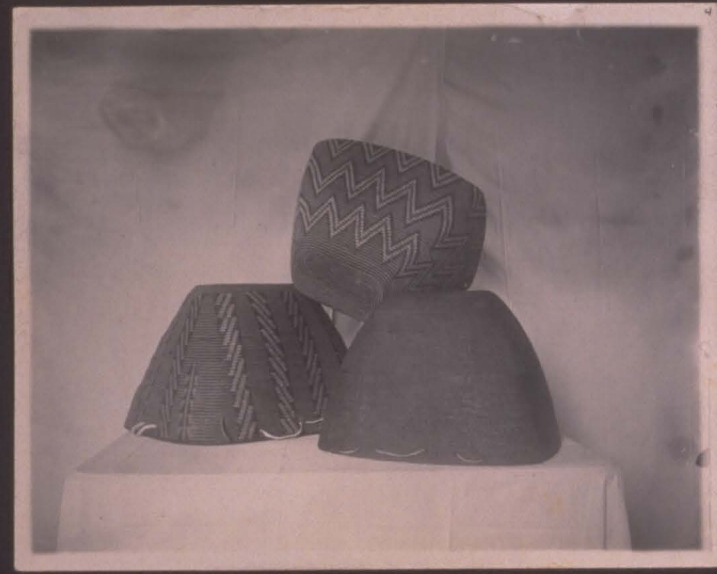

92

.00 A .10 .20 .30 .50 .70 M 1.0

C

Red-Filter Negative

Cyan Printer

M

Green-Filter Negative

Magenta Printer

KODAK GRAY SCALE