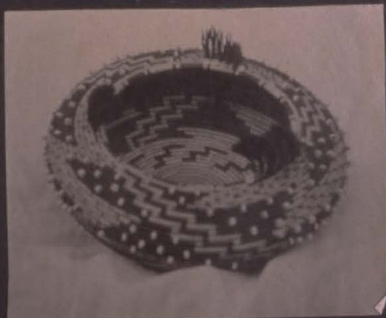

.50

1152 MISSION INDIAN 110 YR. OLD SAN FERNANDO

C Red-Filter Negative Cyan Printer
 .00 A
 .10
 .20
 .30
 .50
 .70 M
 1.

M

Green-Filter Negative Magenta Printer

36

May

C
 Red-Filter Negative
 Cyan Printer
 M
 Green-Filter Negative
 Magenta Printer