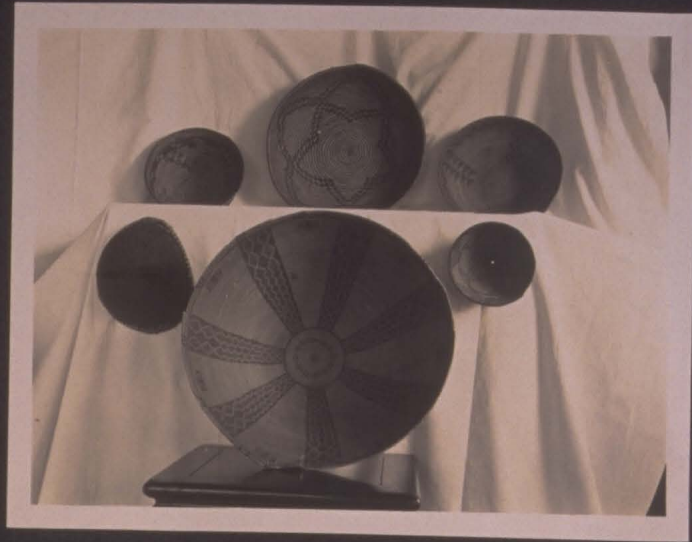

.00 A
.10
.20
.30
.50
.70