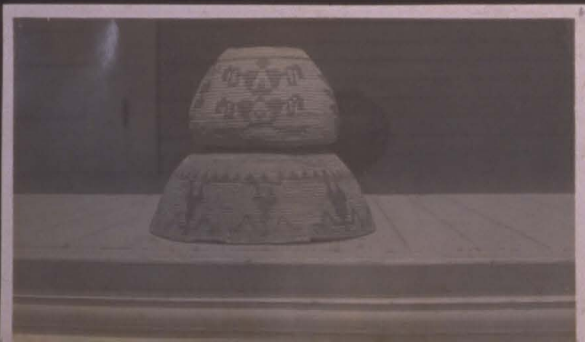

92

.00 A .10 .20 .30 .50 .70 M 1.0

C

Red-Filter Negative

Cyan Printer

M

Green-Filter Negative

Magenta Printer

KODAK GRAY SCALE