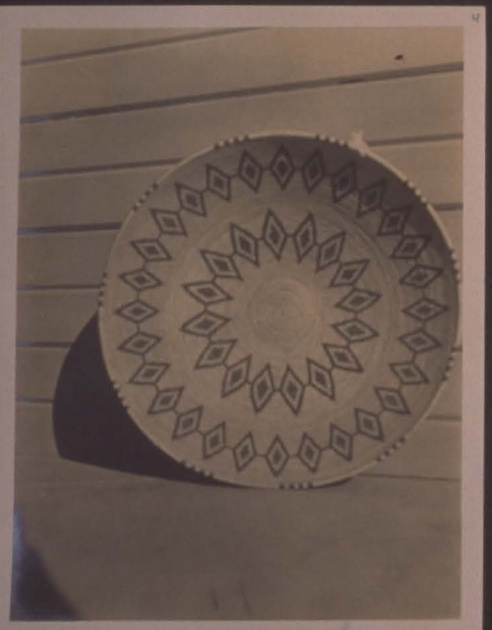

C

Red-Filter Negative

Cyan Printer

M

Green-Filter Negative

.00 A
 .10
 .20
 .30
 .50
 .70 M

C Red-Filter Negative Cyan Printer
M Green-Filter Negative Magenta Printer

KODAK GRAY SCALE