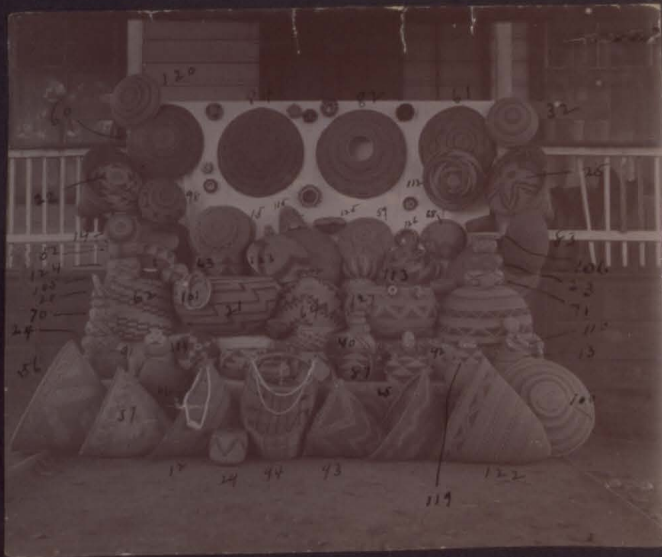

Capistrano

82-1 a loose print captioned "Aguida, San Juan Capistrano, died 1909, aged 108 years" and "Aguida, old Indian who lived at San Juan Capistrano until last year. She passed away at an age of 108 yrs. The only photo in existence, taken by Grace Nicholson."