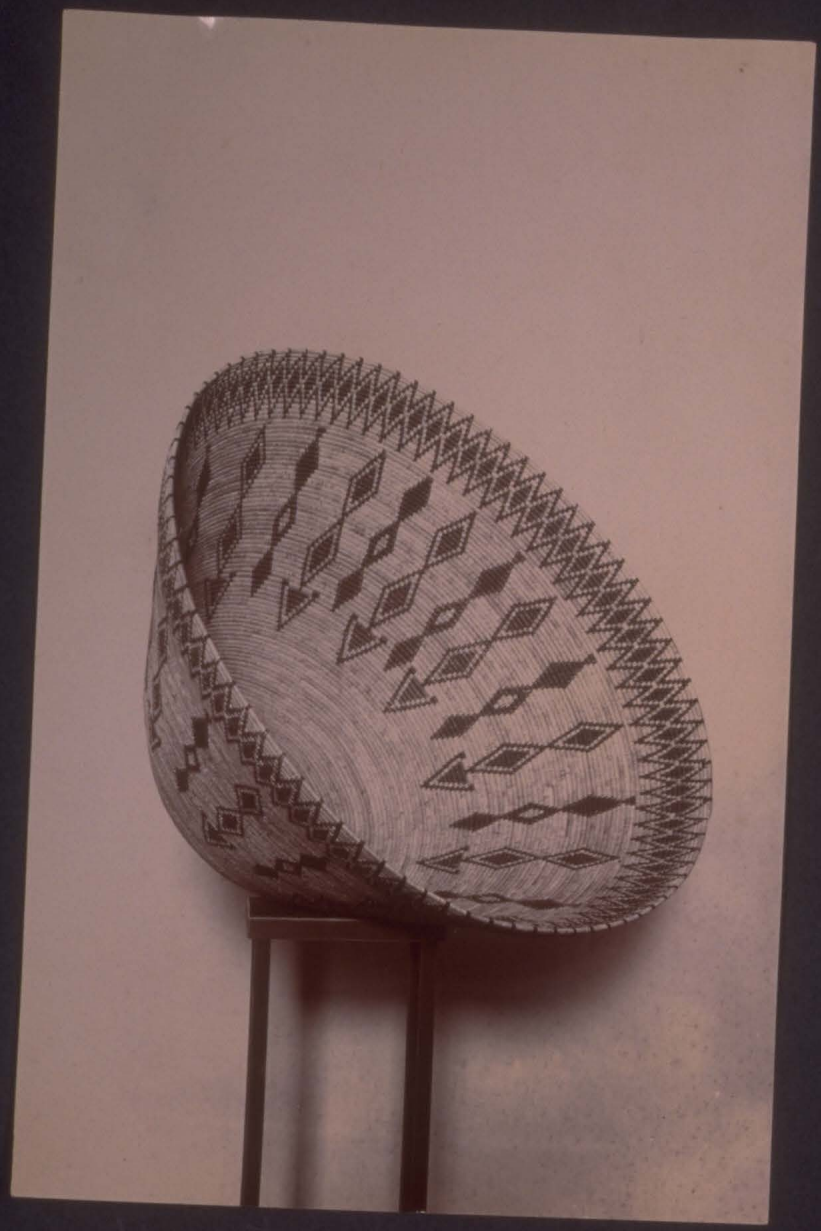

Copyright - 1904
by George Butler.

.00 A
 .10
 .20
 .30
 .50
 1.0

Mrs Reed. - Wash

COPYRIGHT 1902
A. C. VROMAN

pg. 8

C

Red-Filter Negative

Cyan Printer