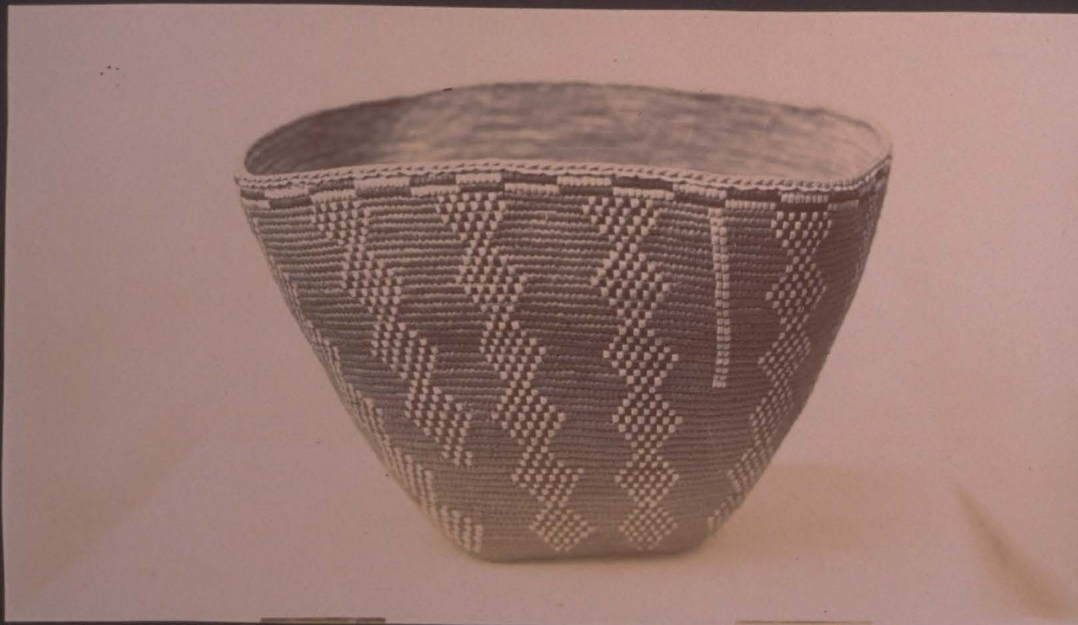

M

Green-Filter Negative

Magenta

78

97

.10
.20
.30
.50
70 M
1.0

100

.00 A
 .10
 .20
 .30
 .50
 .70 M